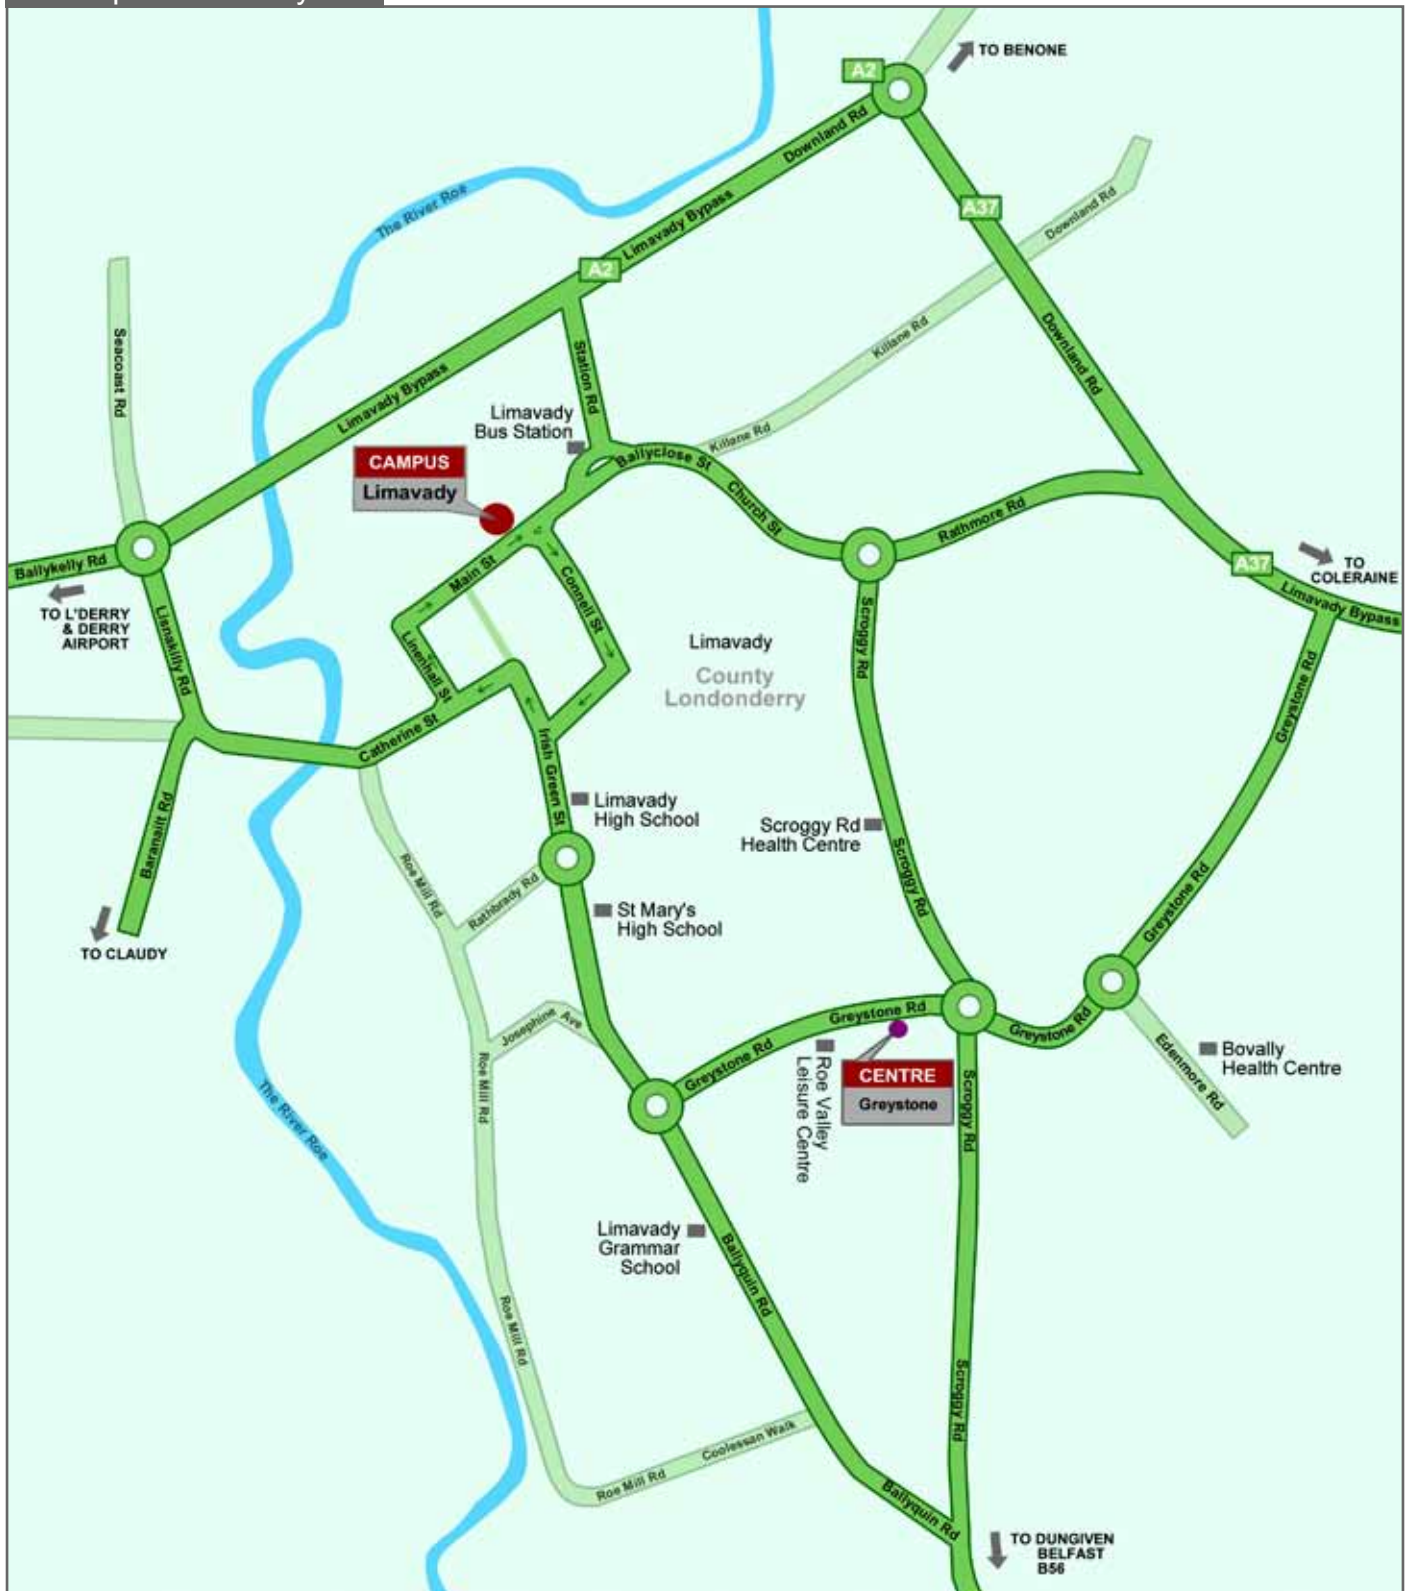

11 Greystone Road

Limavady

BT49 0ND

028 7127 8750

Map of Limavady

Direction Details**If you are travelling from City of Derry Airport**

- Leaving the Airport you will enter a roundabout – take the first exit onto Clooney Rd/A2 for Limavady
- Continue through the villages of Greysteel and Ballykelly approx 8 miles until you reach another roundabout.
- At the roundabout, take the 3rd exit onto Lisnakilly Rd/B69 heading to Limavady/A371/Claudy/Dungiven.
- Follow the Lisnakilly Road onto the Ballykelly Road and onto the one way system at the lights where you will turn left onto Linenhall Street. Follow the road round to the right onto Main Street.
- Continue until you see the Maxol Petrol Station on your left. Take a left just past the Petrol station and follow the lane into North West Regional College's Main Street Campus.

If you are travelling from Coleraine:

- Leave Coleraine via the Greenmount Roundabout onto Dunhill Rd/A29 heading to Londonderry /Limavady/ A37/Greenmount. Travel approximately a mile and you will enter a roundabout.
- At the roundabout, take the 2nd exit onto Dunerg Rd/A37 heading to Londonderry/A2/Limavady/ Macosquin
- Continue on this road across the mountain onto Broad Rd/A37. After approximately 9 miles you will approach a roundabout as part of the Limavady Bypass.
- Take the 1st exit onto Ballykelly Rd/A2 heading to Londonderry until to reach another roundabout.
- At the roundabout, take the 1st exit onto Lisnakilly Rd/B69 heading to Limavady/A371/Claudy/Dungiven
- Follow the Lisnakilly Road onto the Ballykelly Road and onto the one way system at the lights where you will turn left onto Linenhall Street. Follow the road round to the right onto Main Street.
- Continue until you see the Maxol Petrol Station on your left. Take a left just past the Petrol station and follow the lane into North West Regional College's Main Street Campus.